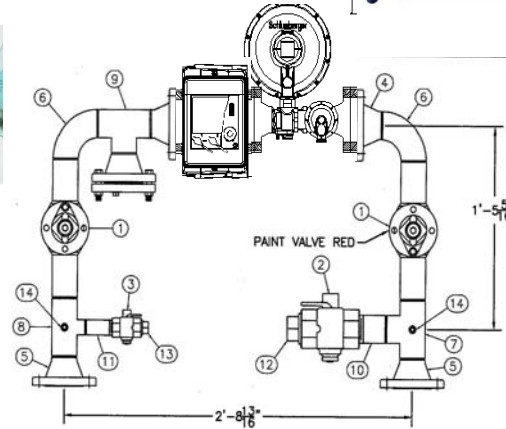

Figure A - 13A15

FUSION MTD TRI FUSION
MTD TRI FUSION - ELECTROFUSION

SALES • SERVICE • RENTALS • TRAINING